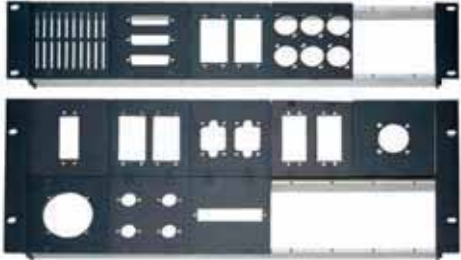

## 19" Rack boxes

19" Rack boxes, solid black metal. With clamp and rackrail. Color : black power coat.

## Neutrik Stageboxes with multicable and connectors

Each stagebox model can be fitted with multicable and connectors or multiconnector. Unlike other suppliers the stageboxes are not fitted with standard length cable, but can be made fully according to your specification. The Neutrik stageboxes are extremely price competitive. There are three types, each available in three configurations.