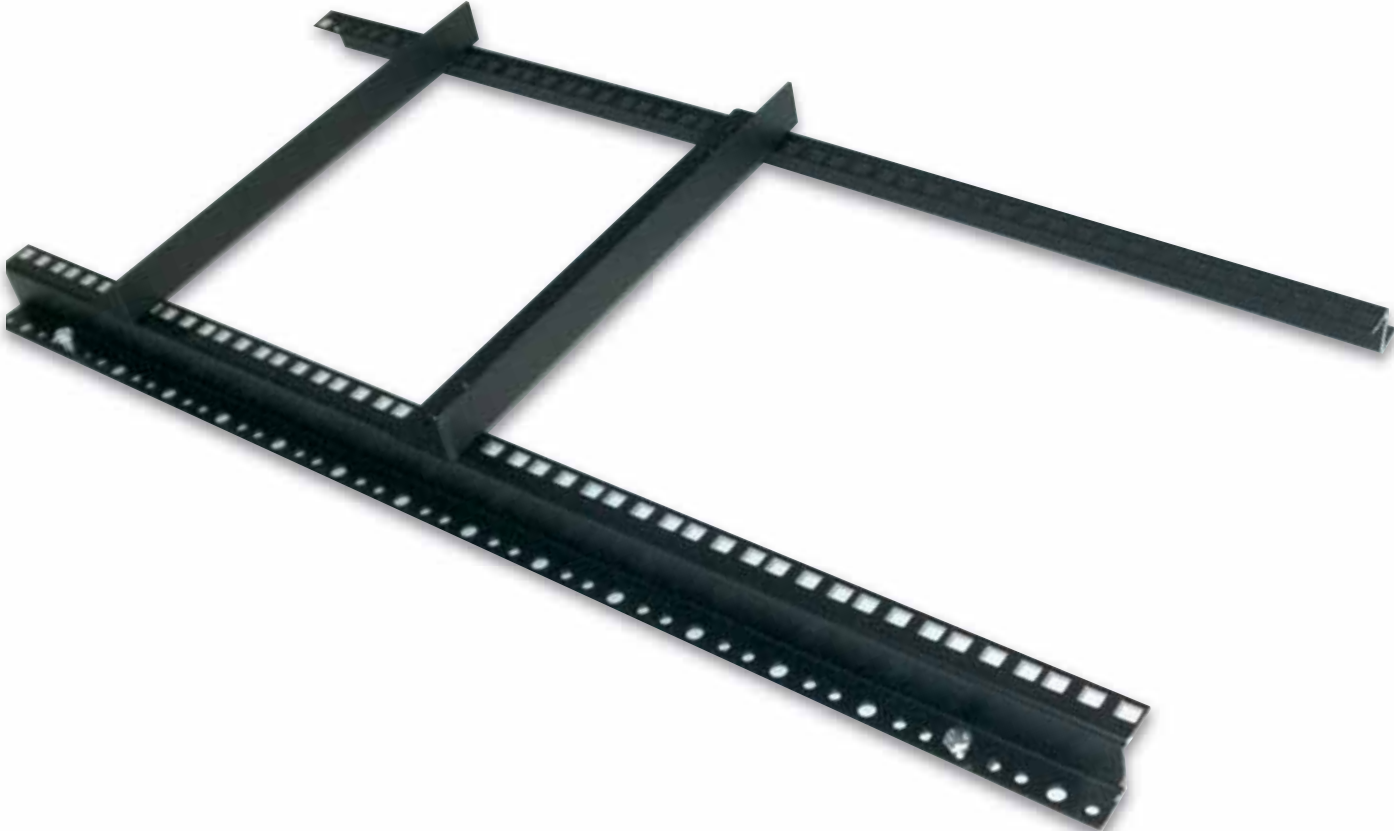

## 19" Rack boxes

19" Rack boxes, solid black metal. With clamp and rackrail. Color : black power coat.

## ERK buckets/shelves

ERK buckets/shelves. Middle Atlantic for fast installing of amplifiers ect.

## Stageblock incl. clamp and screws

## Neutrik Stageboxes with multicable and connectors

Each stagebox model can be fitted with multicable and connectors or multiconnector. Unlike other suppliers the stageboxes are not fitted with standard length cable, but can be made fully according to your specification. The Neutrik stageboxes are extremely price competitive. There are three types, each available in three configurations.